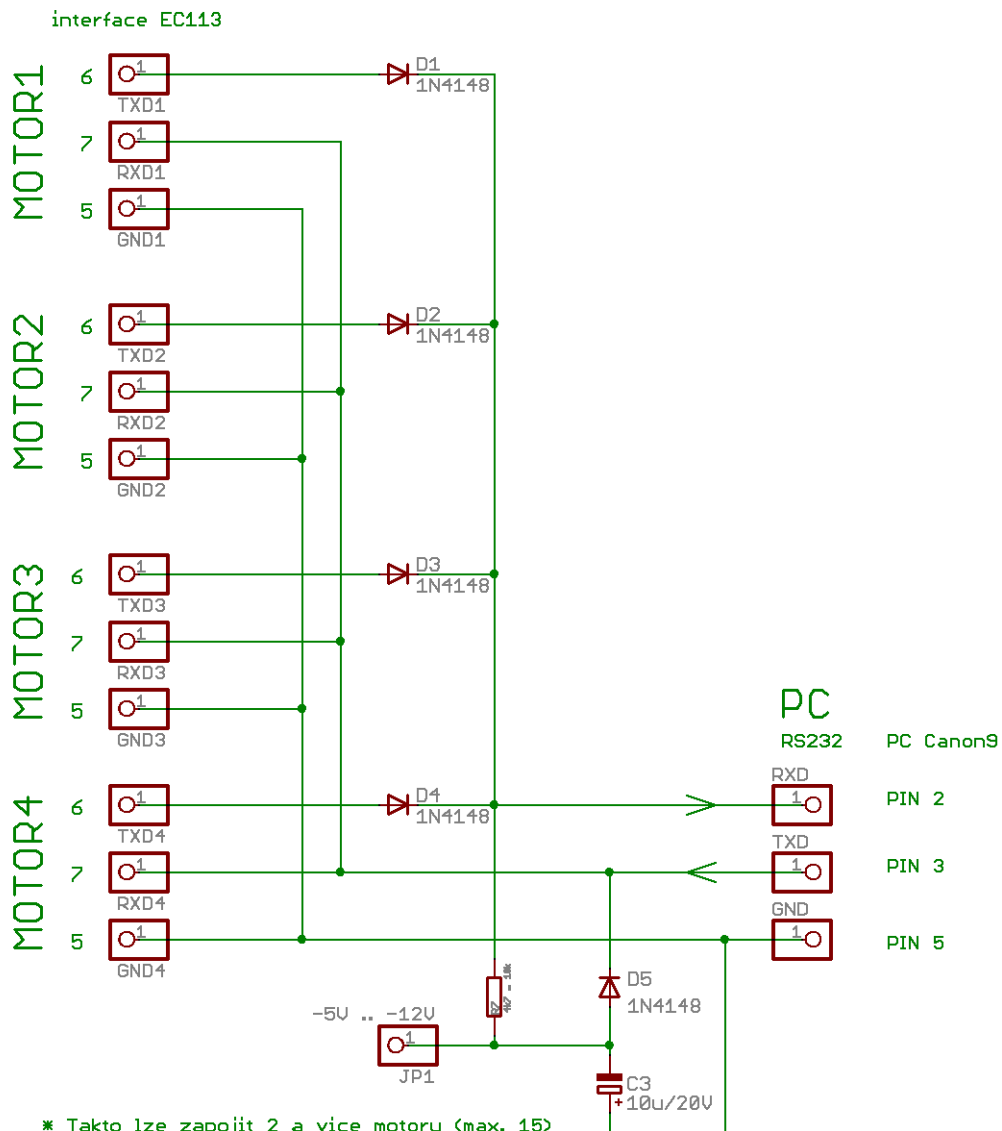

Zapojeni 4 motoru k jedne seriove lince

4 motors connection to PC serial line

* Takto lze zapojit 2 a více motoru (max. 15)
* You can connect 2 or more motors (max. 15)

* Pouze motory s interfacem EC113
* Motors with interface EC113 only